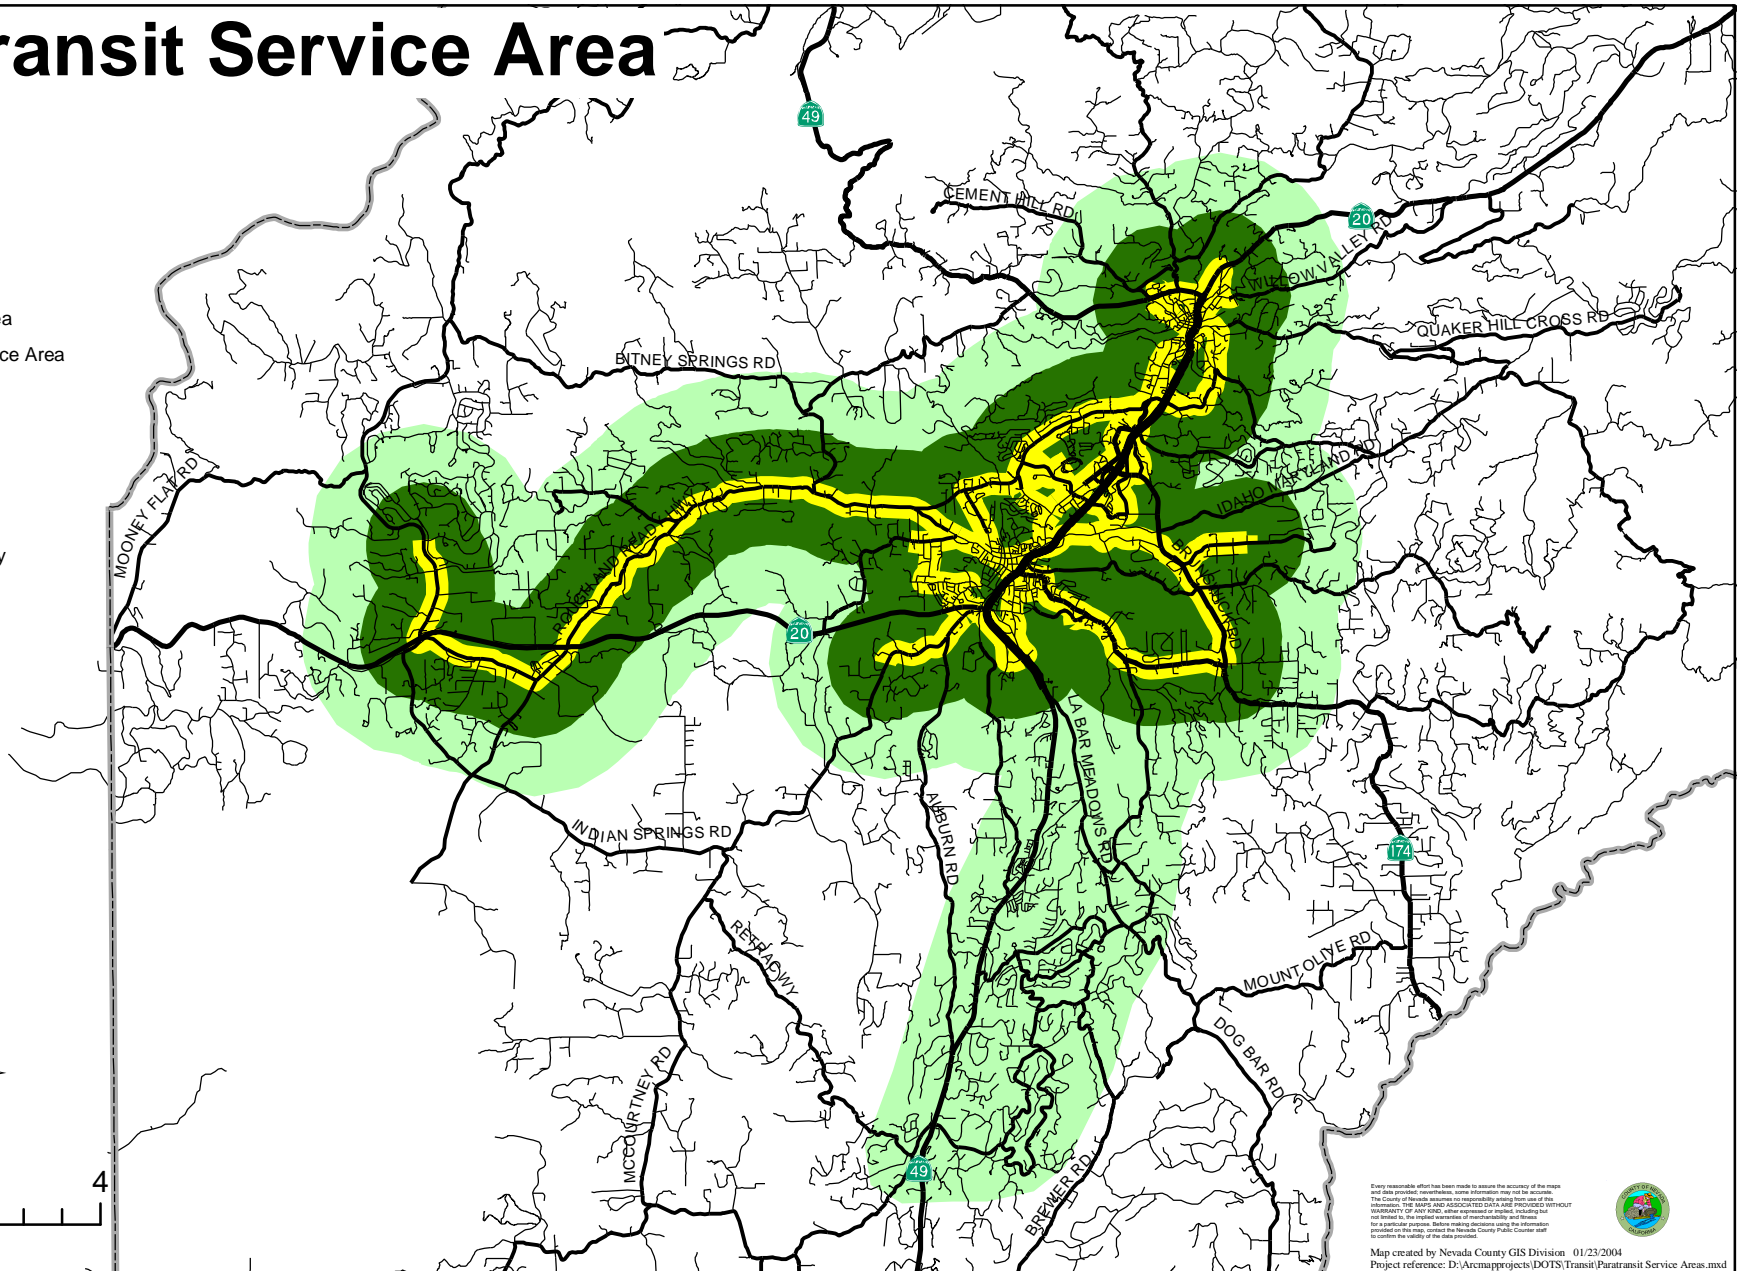

Paratransit Service Area

Legend

- Bus Route
- ADA Service Area
- Paratransit Service Area

Roads

- Freeways
- Arterials
- Collectors
- Local Roads
- County Boundary